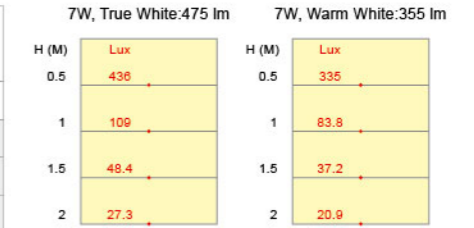

Chipsets	CREE LEDs XB-D
Power Consumption	7 Watts
True White	CRI 70 720 lm
Natural White	CRI 80 590 lm
Warm White	CRI 80 520 lm

Chipsets	OSRAM OSOLON SSL 150 LED
Power Consumption	7 Watts
True White	CRI 70 720 lm
Natural White	CRI 82 590 lm CRI 95 520 lm
Warm White	CRI 82 520 lm CRI 95 400 lm

Chipsets	LIGHT BY LUXEON 3535-2D
Power Consumption	7 Watts
True White	CRI 80 680lm
Natural White	CRI 80 590 lm
Warm White	CRI 80 520 lm

V4 series

Chipsets	LIGHT BY LUXEON Rebel	CREE LEDs XP-C
Power Consumption	7 Watts	7 Watts
True White	CRI 80 520 lm	520 lm
Natural White	CRI 80 520 lm	455 lm
Warm White	CRI 80 400 lm CRI 90 320 lm	420 lm -
Red	● 210 lm	-
Green	● 520 lm	-
Blue	● 160 lm	-

Chipsets	EPISTAR
Power Consumption	7 Watts
True White	CRI 98 330 lm
Warm White	CRI 98 240 lm

V3 series

Chipsets	CREE LEDs MC-E	CREE LEDs XM-L
Power Consumption	7 Watts	7 Watts
True White	CRI 80 475 lm	520 lm
Natural White	CRI 80 410 lm	450 lm
Warm White	CRI 80 355 lm	390 lm