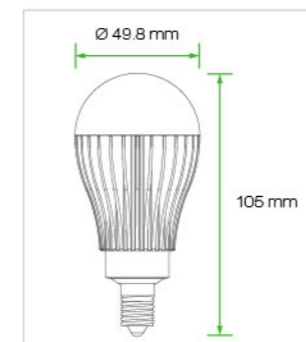

Working Voltage 100 - 240V AC
Power Factor ≥ 0.9
Weight 3.2 oz. (90 g)
Operating Temp -20°C to +40°C
Lifespan 30,000 hours
Warranty 3 Years Limited

A19 Bulb
E14 (EURO)