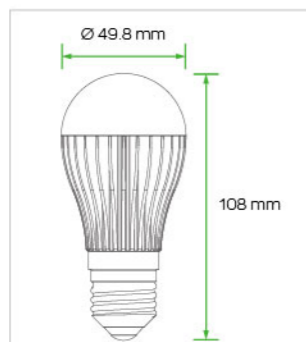

Chipsets	LUXEON Rebel	
Power Consumption	3 Watts	
Beam Angle	180° / 270°	
True White	CRI 80	200 lm
	CRI 80	200 lm
Warm White	CRI 80	125 lm
	CRI 90	100 lm
Red	●	100 lm
Green	●	200 lm
Blue	●	65 lm

Chipsets	LUXEON Rebel ES	
Power Consumption	3 Watts	
Beam Angle	180° / 270°	
True White	CRI 80	280 lm
	CRI 80	250 lm
Warm White	CRI 80	200 lm
	CRI 90	160 lm

BEAM ANGLE

A19 Bulb

A19 Bulb
E26 / 24 (US)

Working Voltage 100 - 240V AC
Power Factor ≥ 0.9
Weight 3.2 oz. (90 g)
Operating Temp -20°C to +40°C
Lifespan 30,000 hours
Warranty 3 Years Limited

A19 Bulb
E26 / 27 (EURO)