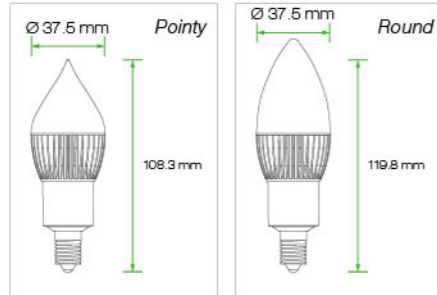

Chandelier Light
E14 (US)