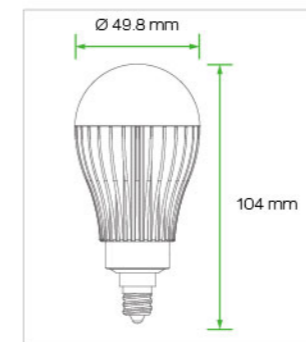

Working Voltage 100 - 240V AC
Power Factor ≥ 0.9
Weight 3.2 oz. (90 g)
Operating Temp -20°C to +40°C
Lifespan 30,000 hours
Warranty 3 Years Limited

A19 Bulb
E14 (US)