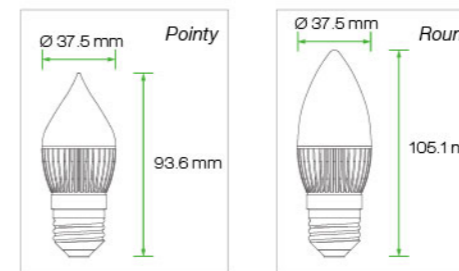

Chandelier Light

Chandelier Light
E26 / 24 (US)

Working Voltage	100 - 240V AC
Power Factor	≥ 0.9
Weight	3.2 oz. (90 - 95 g)
Operating Temp	-20°C to +40°C
Lifespan	40,000 hours
Warranty	3 Years Limited

Chandelier Light
E26 / 27 (EURO)