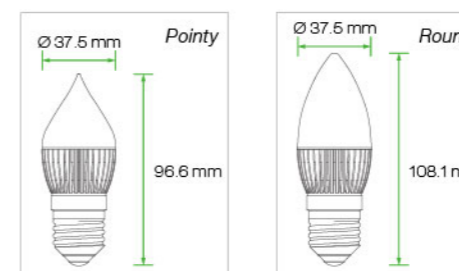

Chandelier Light

Chandelier Light
E26 / 24 (US)

Working Voltage	100 - 240V AC
Power Factor	≥ 0.9
Weight	3.2 oz. (90 - 95 g)
Operating Temp	-20°C to +40°C
Lifespan	40,000 hours
Warranty	3 Years Limited

Chandelier Light
E26 / 27 (EURO)