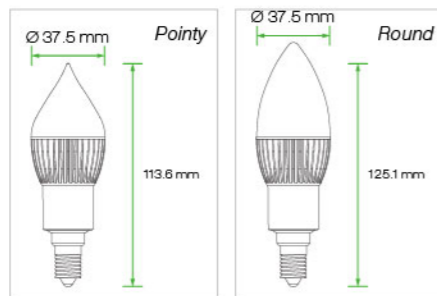

Chandelier Light
E14 (EURO)