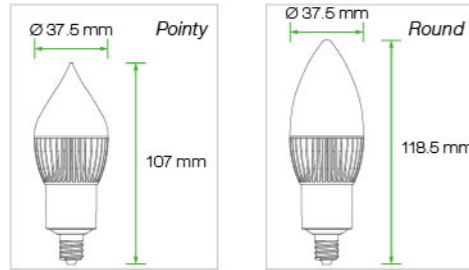

Chandelier Light
E12 (EURO)