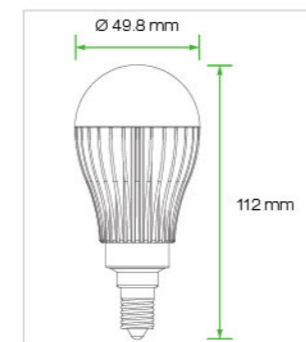

Working Voltage 100 - 240V AC
Power Factor ≥ 0.9
Weight 3.2 oz. (90 g)
Operating Temp -20°C to +40°C
Lifespan 30,000 hours
Warranty 3 Years Limited

A19 Bulb
E17