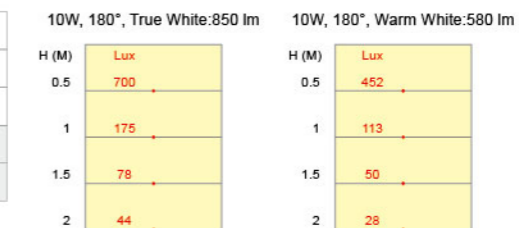

Chipsets	EPISTAR	
Power Consumption	10 Watts	
Light Distribution	180° / 360° (Omnidirection)	
True White	CRI 70	850 lm
	CRI 80	580 lm