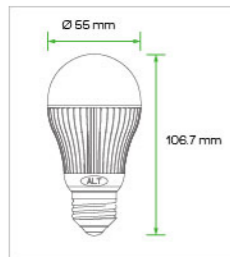

BEAM ANGLE

A55 Bulb

E26 / 24 (US)

Working Voltage 100 - 240V AC
 Power Factor ≥ 0.9
 Weight 3.2 oz. (90-100 g)
 Operating Temp -65°C to +40°C
 Lifespan 40,000 hours
 Warranty 3 Years Limited

A55 Bulb

E26 / 27 (EURO)