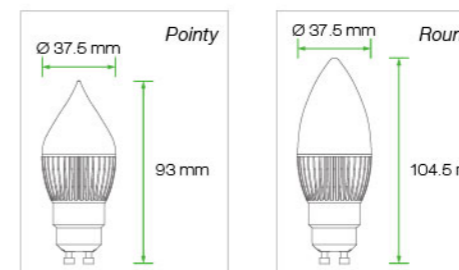

Working Voltage	100 - 240V AC
Power Factor	≥ 0.9
Weight	3.2 oz. (90 - 95 g)
Operating Temp	-20°C to +40°C
Lifespan	40,000 hours
Warranty	3 Years Limited

Chandelier Light
GU10 / GZ10