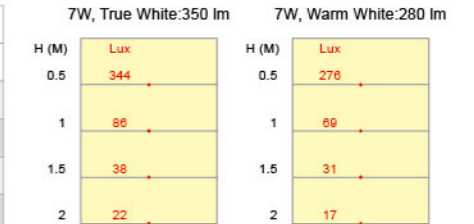

Chipsets	CREE LEDs XB-D
Power Consumption	7 Watts
True White	CRI 70 720 lm
Natural White	CRI 80 590 lm
Warm White	CRI 80 520 lm

Chipsets	OSRAM OSOLON SSL 150 LED
Power Consumption	7 Watts
True White	CRI 70 720 lm
Natural White	CRI 82 590 lm CRI 95 520 lm
Warm White	CRI 82 520 lm CRI 95 400 lm

Chipsets	LIGHT BY LUXEON 3535-2D
Power Consumption	7 Watts
True White	CRI 80 680lm
Natural White	CRI 80 590 lm
Warm White	CRI 80 520 lm

V4 series

Chipsets	LIGHT BY LUXEON Rebel	CREE LEDs XP-C
Power Consumption	7 Watts	7 Watts
True White	CRI 80 520 lm	520 lm
Natural White	CRI 80 520 lm	455 lm
Warm White	CRI 80 400 lm CRI 90 320 lm	420 lm -
Red	● 210 lm	-
Green	● 520 lm	-
Blue	● 160 lm	-

Chipsets	EPISTAR
Power Consumption	7 Watts
True White	CRI 98 330 lm
Warm White	CRI 98 240 lm

V3 series

Chipsets	CREE LEDs MC-E	CREE LEDs XM-L
Power Consumption	7 Watts	7 Watts
True White	CRI 80 475 lm	520 lm
Natural White	CRI 80 410 lm	450 lm
Warm White	CRI 80 355 lm	390 lm

Chipsets	BRIDGELUX	BRIDGELUX SM4	
Power Consumption	5 Watts	7 Watts	7 Watts
True White	CRI 65 390 lm CRI 70 -	450 lm	- 500 lm
Warm White	CRI 80 - CRI 82 260 lm	- 300 lm	380 lm -

V2 series

Chipsets	EPISTAR
Power Consumption	7 Watts
True White	CRI 75 350 lm CRI 90 280 lm
Natural White	CRI 75 320 lm CRI 90 260 lm
Warm White	CRI 75 280 lm CRI 90 225 lm