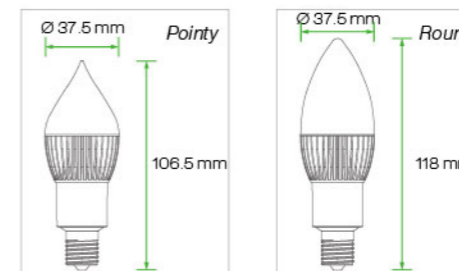

Working Voltage	100 - 240V AC
Power Factor	≥ 0.9
Weight	3.2 oz. (90 - 95 g)
Operating Temp	-20°C to +40°C
Lifespan	40,000 hours
Warranty	3 Years Limited

Chandelier Light
E17