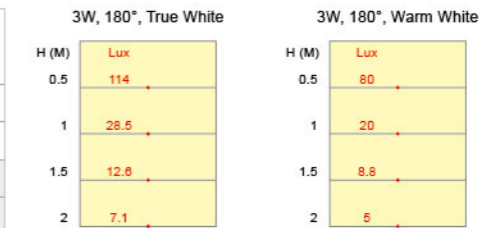

Chipsets	CREE LED _s XT-E	CREE LED _s XB-D	CREE LED _s XP-G
Power Consumption	3 Watts	3 Watts	3 Watts
Beam Angle	180° / 270°	180° / 270°	180° / 270°
True White	CRI 70	300 lm	280 lm
	CRI 80	-	-
Natural White	CRI 80	270 lm	250 lm
Warm White	CRI 80	220 lm	200 lm
Warm White CK: 2200K	CRI 80	200 lm	-

Chipsets	CREE LED _s XP-E	
Power Consumption	3 Watts	
Beam Angle	180° / 270°	
True White	CRI 80	200 lm
	CRI 80	180 lm
Natural White	CRI 80	180 lm
Warm White	CRI 80	140 lm
Red	●	100 lm
Green	●	180 lm
Blue	●	60 lm