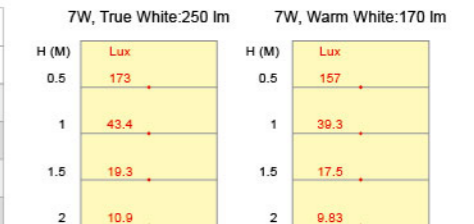

Chipsets	LIGHT BY LUXEON 3535-2D
Power Consumption	7 Watts
True White	CRI 80 680lm
Natural White	CRI 80 590 lm
Warm White	CRI 80 520 lm

V4 series

Chipsets	LIGHT BY LUXEON Rebel	CREE LEDs XP-C
Power Consumption	7 Watts	7 Watts
True White	CRI 80 520 lm	520 lm
Natural White	CRI 80 520 lm	455 lm
Warm White	CRI 80 400 lm CRI 90 320 lm	420 lm -
Red	● 210 lm	-
Green	● 520 lm	-
Blue	● 160 lm	-

Chipsets	EPISTAR
Power Consumption	7 Watts
True White	CRI 98 330 lm
Warm White	CRI 98 240 lm

V3 series

Chipsets	CREE LEDs MC-E	CREE LEDs XM-L
Power Consumption	7 Watts	7 Watts
True White	CRI 80 475 lm	520 lm
Natural White	CRI 80 410 lm	450 lm
Warm White	CRI 80 355 lm	390 lm

Chipsets	BRIDGELUX	BRIDGELUX SM4	
Power Consumption	5 Watts	7 Watts	7 Watts
True White	CRI 65 390 lm CRI 70 -	450 lm	- 500 lm
Warm White	CRI 80 - CRI 82 260 lm	- 300 lm	380 lm -

V2 series

Chipsets	EPISTAR
Power Consumption	7 Watts
True White	CRI 75 350 lm CRI 90 280 lm
Natural White	CRI 75 320 lm CRI 90 260 lm
Warm White	CRI 75 280 lm CRI 90 225 lm

V1 series

Chipsets	EPISTAR	
Power Consumption	5 Watts	7 Watts
True White	CRI 70 220 lm CRI 90 176 lm	250 lm 200 lm
Natural White	CRI 70 220 lm CRI 90 176 lm	250 lm 200 lm
Warm White	CRI 70 150 lm CRI 90 120 lm	170 lm 136 lm
Red	● 120 lm	140 lm
Green	● 140 lm	170 lm
Blue	● 70 lm	80 lm