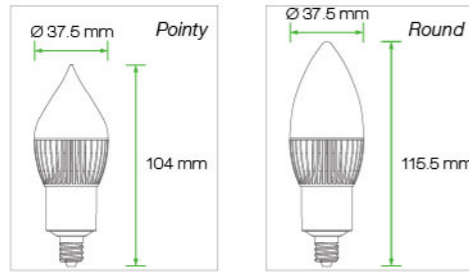

Chandelier Light
E12 (US)