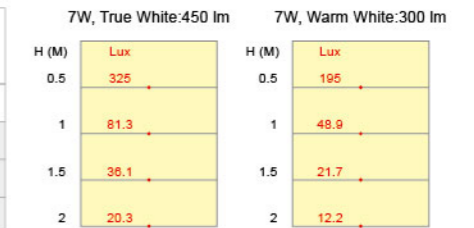

Chipsets	BRIDGELUX	BRIDGELUX SM4	
Power Consumption	5 Watts	7 Watts	7 Watts
True White	CRI 65 390 lm CRI 70 -	450 lm	- 500 lm
Warm White	CRI 80 - CRI 82 260 lm	- 300 lm	380 lm -