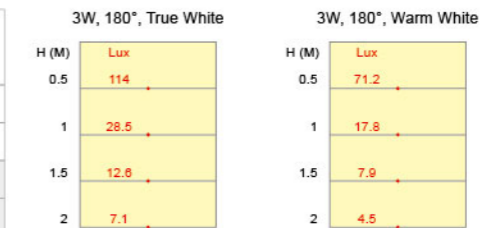

Chipsets	LUXEON Rebel	
Power Consumption	3 Watts	
Beam Angle	180° / 270°	
True White	CRI 80	200 lm
	CRI 80	200 lm
Warm White	CRI 80	125 lm
	CRI 90	100 lm
Red	●	100 lm
Green	●	200 lm
Blue	●	65 lm