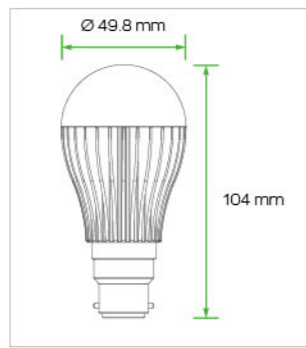

A19 Bulb
B22D