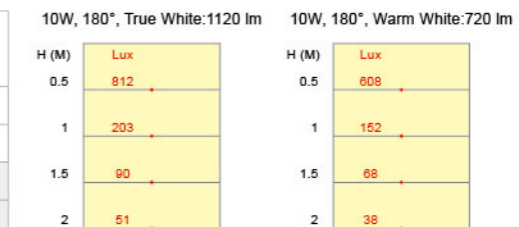

Chipsets	LUXEON Rebel ES	LUXEON Rebel
Power Consumption	10 Watts	
Light Distribution	180° / 360° (Omnidirection)	
True White	CRI 80	1120 lm
	CRI 80	900 lm
Natural White	CRI 80	900 lm
	CRI 80	800 lm
Warm White	CRI 80	720 lm
	CRI 90	580 lm