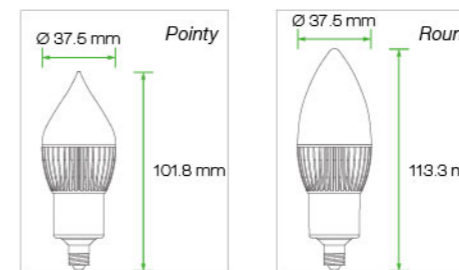

Working Voltage	100 - 240V AC
Power Factor	≥ 0.9
Weight	2.8 oz. (80 - 85 g)
Operating Temp	-20°C to +40°C
Lifespan	40,000 hours
Warranty	3 Years Limited

Chandelier Light
E11