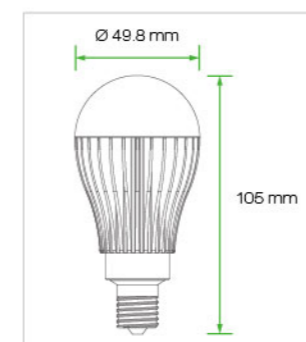

Working Voltage 100 - 240V AC
Power Factor ≥ 0.9
Weight 3.2 oz. (90 g)
Operating Temp -20°C to +40°C
Lifespan 30,000 hours
Warranty 3 Years Limited