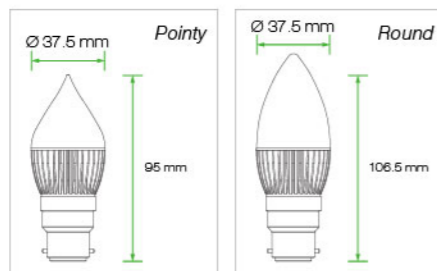

Chandelier Light
B22D