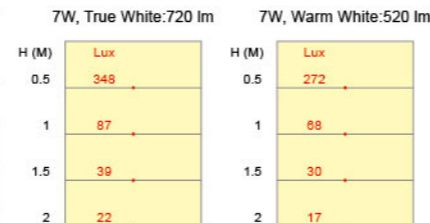

V5 series

Chipsets	LIGHT BY LUXEON Rebel ES	CREE LEDs XP-G
Power Consumption	7 Watts	7 Watts
True White	CRI 80 720 lm	720 lm
Natural White	CRI 80 590 lm	590 lm
Warm White	CRI 80 520 lm	520 lm
Warm White	CRI 90 400 lm	-

Chipsets	CREE LEDs XB-D
Power Consumption	7 Watts
True White	CRI 70 720 lm
Natural White	CRI 80 590 lm
Warm White	CRI 80 520 lm

Chipsets	OSRAM OSOLON SSL 150 LED
Power Consumption	7 Watts
True White	CRI 70 720 lm
Natural White	CRI 82 590 lm CRI 95 520 lm
Warm White	CRI 82 520 lm CRI 95 400 lm

Chipsets	LIGHT BY LUXEON 3535-2D
Power Consumption	7 Watts
True White	CRI 80 680lm
Natural White	CRI 80 590 lm
Warm White	CRI 80 520 lm